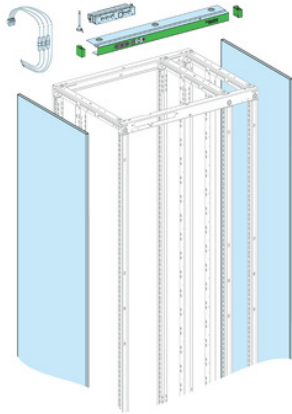

LVS08767D

Side panel, PrismaSeT P Active, W800mm, D600mm, IP55, set of 2 (left/right), with wireless Panel Server

Main

Range	PrismaSeT
Range of product	PrismaSeT P Active
Product or component type	Side panel
Range compatibility	PrismaSeT PrismaSeT P Active enclosure PowerLogic PowerLogic HeatTag smart sensor PowerLogic PowerLogic PowerTag energy sensor
Device application	Low voltage electrical distribution Basic energy metering Preventive maintenance
Enclosure type	Metal enclosure Indoor enclosure
Installation description	Cubicle - width 800 mm, depth 600 mm
Kit composition	2 side panel Quarter-turn fasteners 1 wireless panel server Antenna with cable 2 m Wiring kit for panel server
Alarm function	Cable overheating Power availability
Communication port protocol	LoRa, connection to cloud Bluetooth, connection to mobile Wireless, connection to sensors
Maximum number of connections	15
Sensor type	Cable overheating sensor 3 maximum Energy sensor 7 maximum
Upstream connectivity	LoRaWAN
Transmission support medium	Radio frequency 2.4...2.4835 GHz
Local signalling	Voltage indication: 3 LEDs (white) LoRa status: 1 LED (green and orange) Bluetooth status: 1 LED (blue)
Control type	Push-button (factory reset) Push-button (reboot)
Software designation	EcoStruxure Facility Expert
Commissioning interface	EcoStruxure Power Commission Mobile
Standards	IEC 61439-1 for enclosure IEC 61439-2 for enclosure IEC 61010 for wireless panel server IEC 61326-1 for wireless panel server IEC 62974-1 for wireless panel server IEC 62443-3-3: SL1 for wireless panel server
Product certifications	ASTA