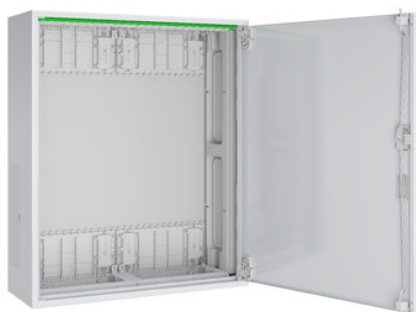

# ABWRS204

Empty enclosure, Prisma XS, wall-mounted, with door, IP44, (W) 550mm x (H) 650mm x (D) 210mm

## Main

Range	Prisma
Product name	Prisma XS
Product or component type	Enclosure
Enclosure type	Empty enclosure
Enclosure/cubicle description	Wall-mounted enclosure depth 210 mm
Width	550 mm
Height	650 mm
Depth	210 mm
Embedding depth	210 mm
Number of 18 mm modules per row	8 x 12
Electrical insulation class	Class II
Additional information	Can be combined side by side and one on top of another
Condition of use	Indoor
Provided equipment	4 x cable entry plate 1 x door
Type of front cover	Plain door

## Complementary

Cable entry	Entry from the bottom or from the top
Door type	Internal plain
Number of locks	3
Door opening side	Right or left
Door opening angle	110 °
Enclosure mounting	Flush Surface Recessed
Mounting support	Hollow wall Concrete
9 mm pitches	192
Total number of 18 mm modules	96
[In] rated current	400 A
Locking options description	Sealable Keylock option
Enclosure material	Enclosure: powder coated steel Door: powder coated steel Inside enclosure: plastic
Net weight	10.400 kg
Colour	White (RAL 9016)