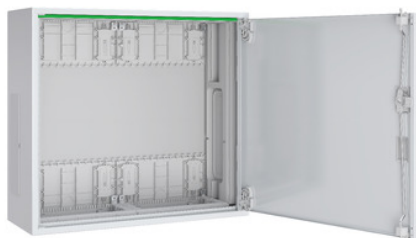

# ABWRS203

Empty enclosure, Prisma XS, wall-mounted, with door, IP44, (W) 550mm x (H) 500mm x (D) 210mm

## Main

Range	Prisma
Product name	Prisma XS
Product or component type	Enclosure
Enclosure type	Empty enclosure
Enclosure/cubicle description	Wall-mounted enclosure depth 210 mm
Width	550 mm
Height	500 mm
Depth	210 mm
Embedding depth	210 mm
Number of 18 mm modules per row	6 x 12
Electrical insulation class	Class II
Additional information	Can be combined side by side and one on top of another
Condition of use	Indoor
Provided equipment	4 x cable entry plate 1 x door
Type of front cover	Plain door

## Complementary

Cable entry	Entry from the bottom or from the top
Door type	Internal plain
Number of locks	3
Door opening side	Right or left
Door opening angle	110 °
Enclosure mounting	Flush Surface Recessed
Mounting support	Hollow wall Concrete
9 mm pitches	144
Total number of 18 mm modules	72
[In] rated current	400 A
Locking options description	Sealable Keylock option
Enclosure material	Enclosure: powder coated steel Door: powder coated steel Inside enclosure: plastic
Net weight	8.500 kg
Colour	White (RAL 9016)