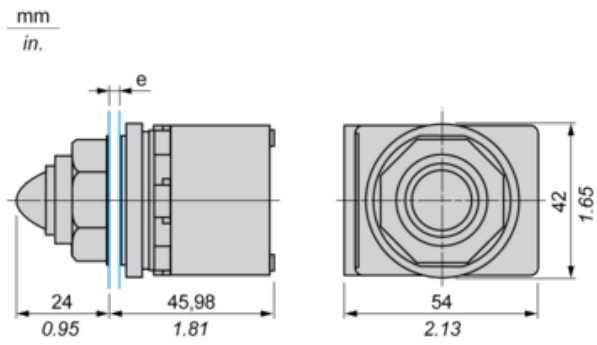

Main

Range of product	Harmony 9001K
Product or component type	Pilot light
Device short name	9001K

Complementary

Bezel material	Metal
Mounting diameter	30 mm
Shape of signaling unit head	Round
Lens type	Domed plastic
Cap/operator or lens colour	White
Light source	White LED
Bulb base	BA 9s
Light block supply	Direct 120 V AC/DC
Connections - terminals	Screw clamp terminals, 1 x 0.22...2 x 1.5 mm ² conforming to IEC 60947-1
Tightening torque	0.8 N.m conforming to IEC 60947-1
Shape of screw head	Cross slotted
Shape of screw head	Cross slotted
Operating position	Any position
[Ui] rated insulation voltage	250 V (pollution degree 2) conforming to IEC 60947-1
[Uimp] rated impulse withstand voltage	2.5 kV conforming to IEC 60947-1
Short-circuit protection	10 A cartridge fuse conforming to IEC 60947-5-1
Light source	LED
[Ith] conventional free air thermal current	10 A
CAD overall width	54 mm
CAD overall height	70 mm
CAD overall depth	42 mm
[Us] rated supply voltage	120 V AC/DC
Net weight	0.134 kg
Device presentation	Complete product
Lens type	Domed
[Us] rated supply voltage	120 V
Light source colour	White
Lens material	Polycarbonate
Size	30 mm

Packing Units

Unit Type of Package 1	PCE
Number of Units in Package 1	1
Package 1 Height	4.600 cm
Package 1 Width	5.700 cm
Package 1 Length	9.200 cm
Package 1 Weight	145.000 g
Unit Type of Package 2	S01
Number of Units in Package 2	24
Package 2 Height	15.000 cm
Package 2 Width	15.000 cm
Package 2 Length	40.000 cm
Package 2 Weight	3.657 kg

Contractual warranty

Warranty	18 months
----------	-----------

Dimensions

e panel thickness: 1 to 6 mm / 0.04 to 0.24 in.